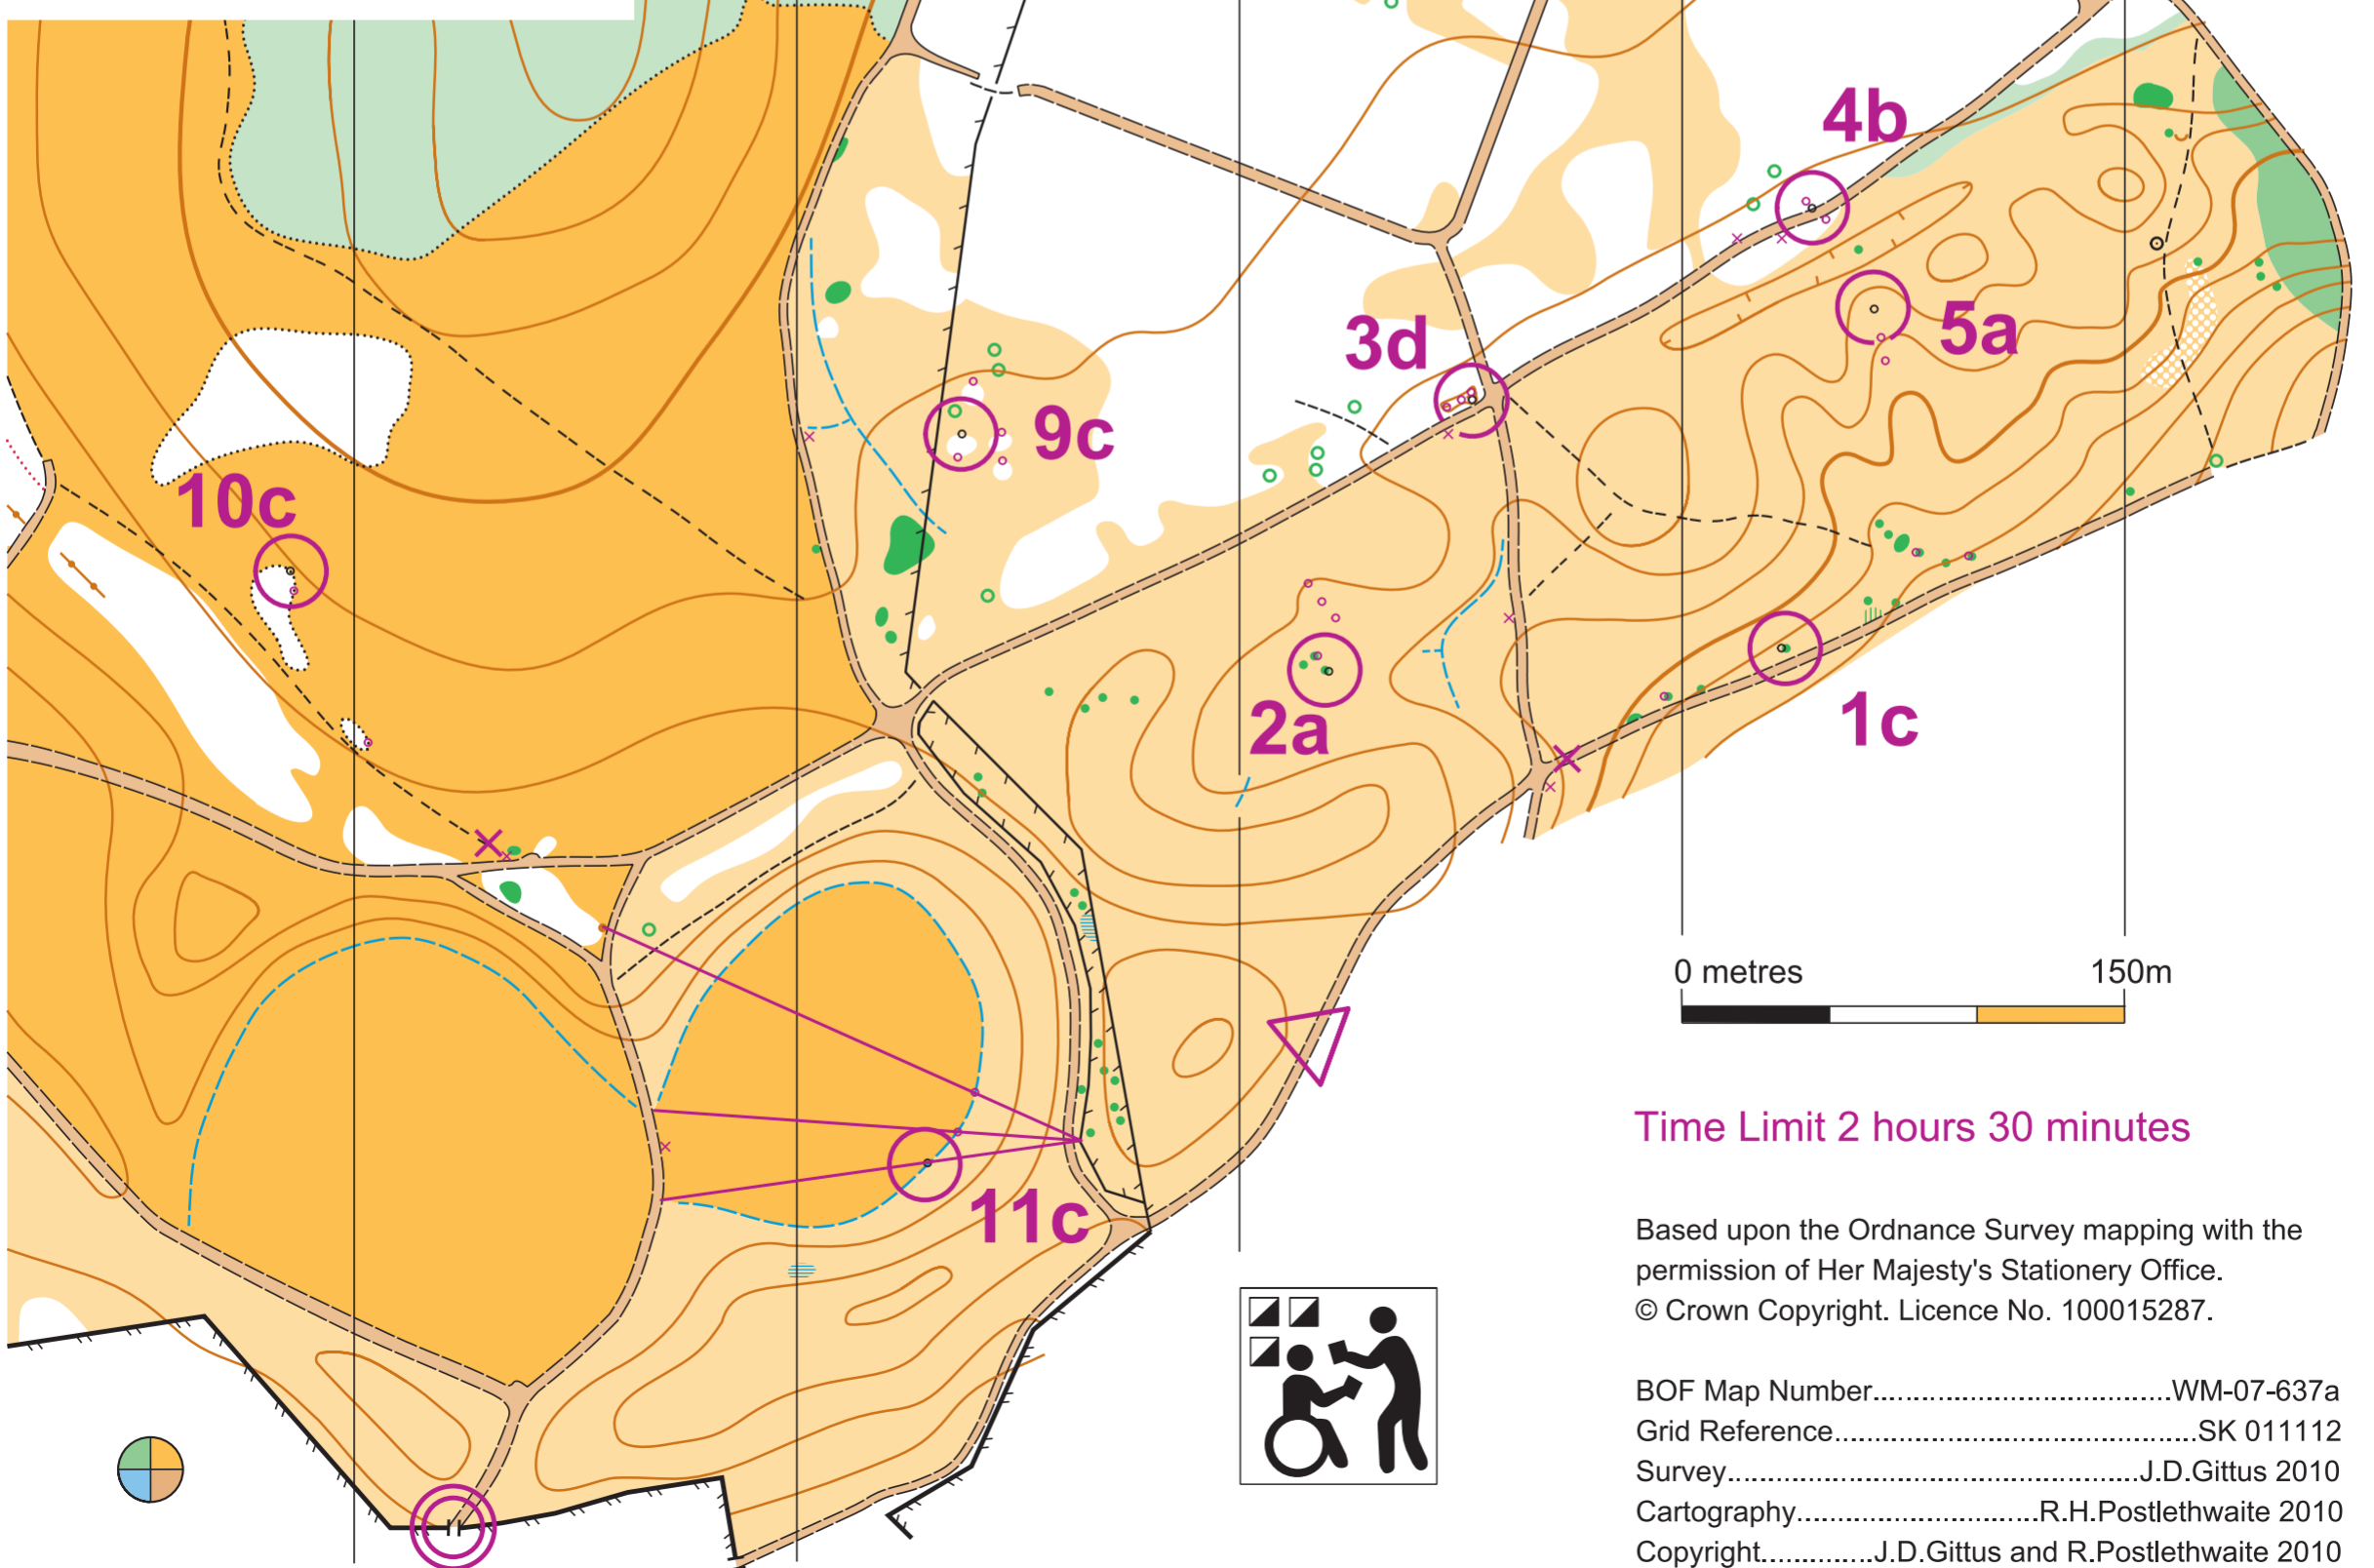

# Hednesford Camp

Time Limit 2 hours 30 minutes

Scale 1:2500

Contour Interval 2.5 metres

Magnetic North  
2010

Standard	2.1 km			
1	1	▲	—	○
2	2	↘	▲	—
3	3	○		○
4	4	▲	▲	≡
5	5	∩		
6	6	⋯		○
7	7	⋯		○
8	8	↗		○
9	9	▲		○
10	10	▲		○
11	11	⋯		○

200 m

Time Limit 2 hours 30 minutes

Based upon the Ordnance Survey mapping with the permission of Her Majesty's Stationery Office.  
© Crown Copyright. Licence No. 100015287.

BOF Map Number.....WM-07-637a  
Grid Reference.....SK 011112  
Survey.....J.D.Gittus 2010  
Cartography.....R.H.Postlethwaite 2010  
Copyright.....J.D.Gittus and R.Postlethwaite 2010