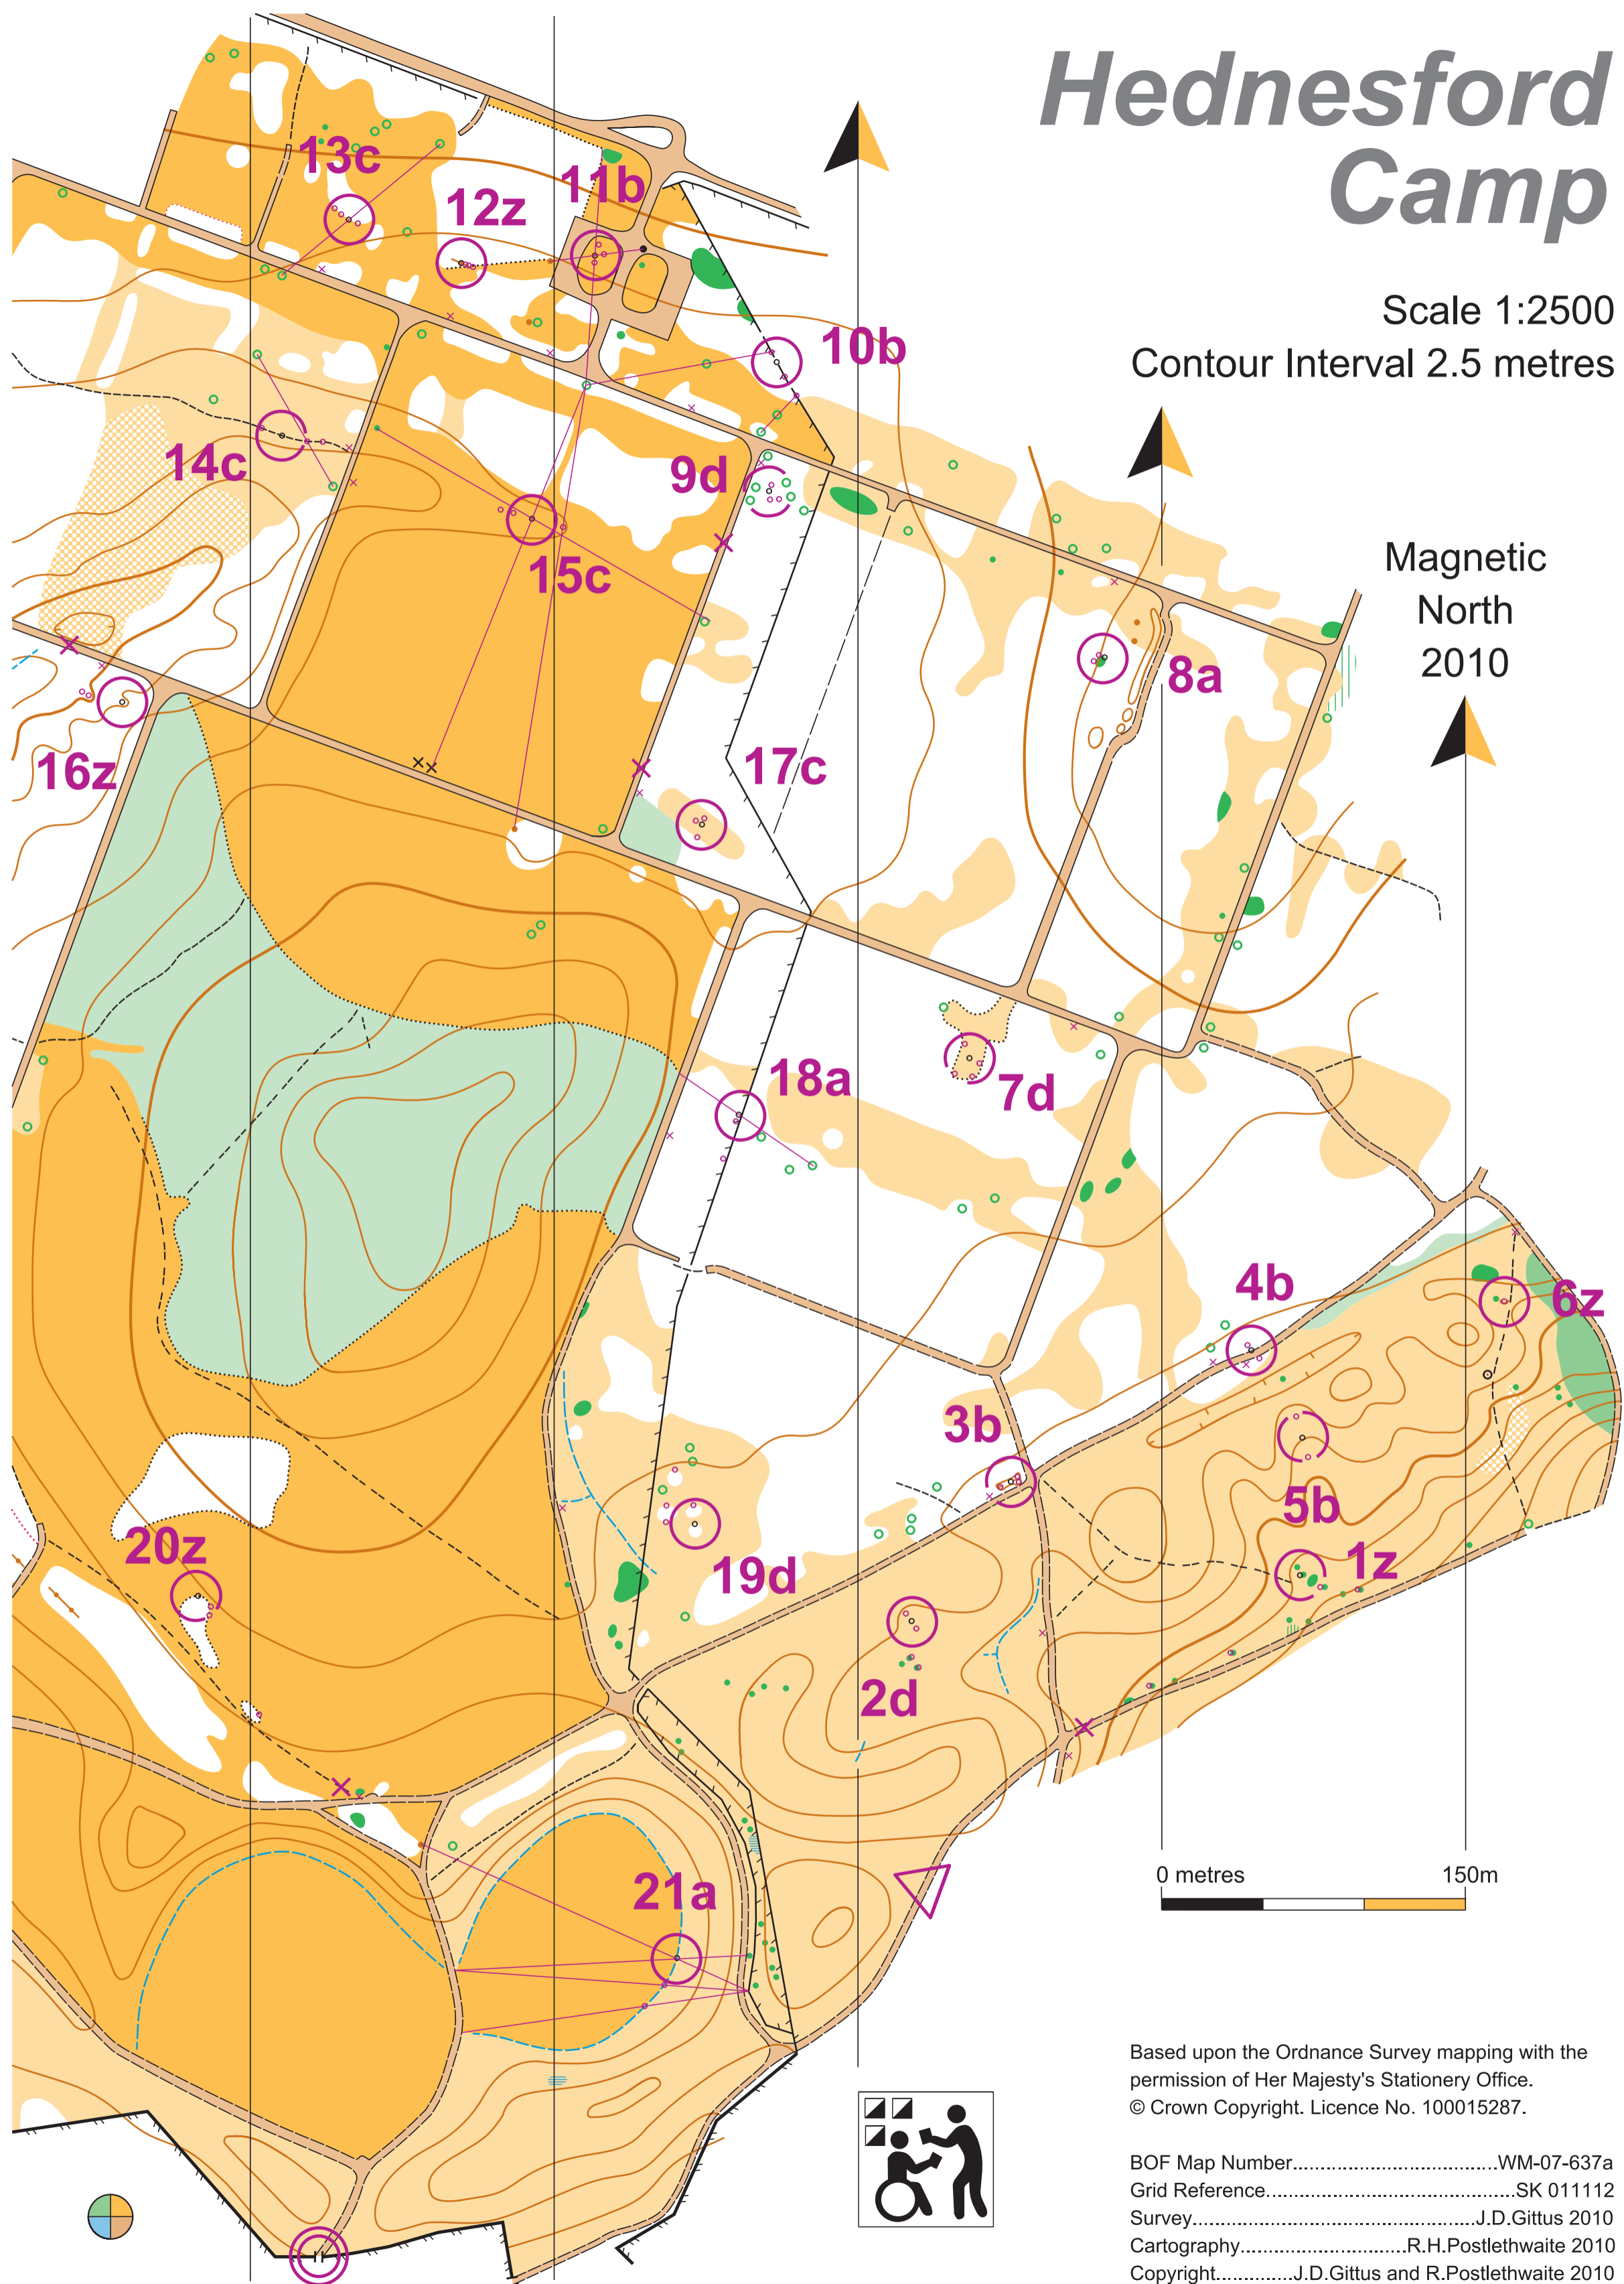

# Hednesford Camp

Scale 1:2500

Contour Interval 2.5 metres

Magnetic North 2010

Based upon the Ordnance Survey mapping with the permission of Her Majesty's Stationery Office.  
© Crown Copyright. Licence No. 100015287.

BOF Map Number.....WM-07-637a  
Grid Reference.....SK 011112  
Survey.....J.D.Gittus 2010  
Cartography.....R.H.Postlethwaite 2010  
Copyright.....J.D.Gittus and R.Postlethwaite 2010